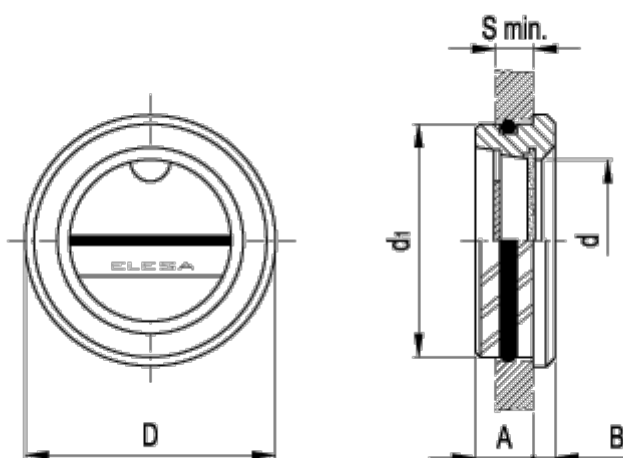

Data Sheet

Article number: 2311010756

Description: E+G
Oil level indicators push-fit HRT.20-32

Measures

A	= 10.5
B	= 4.5
d	= 18
D	= 36
d1	= $\text{Ø}32 +0.2$
g	= 10
s min	= 8
Type	= HRT.20-32